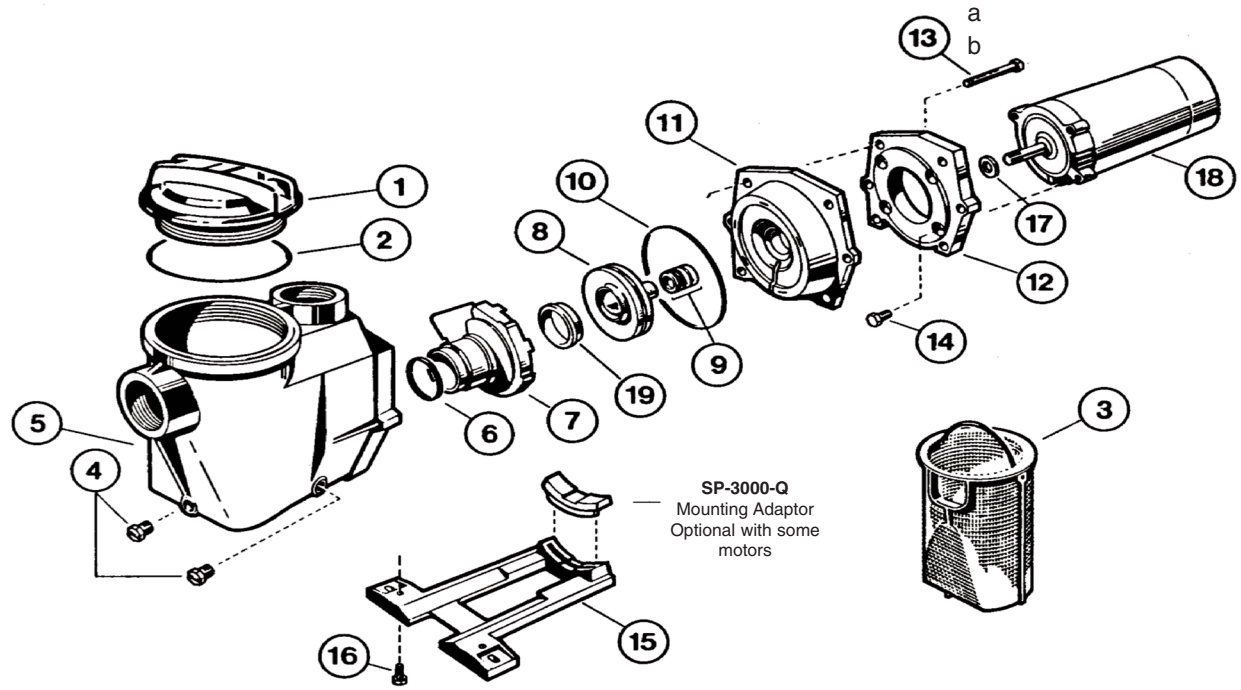

E-Z Flo Pump

E-Z FLO PUMP REPLACEMENT PARTS

Pumps

Parts for Models: SP3105X7, SP3107X10, SP3110X15, SP3115X20, SP3120X25

Ref. No.	Description	No. Req'd	Part Number				
			Model SP3105X7	Model SP3107X10	Model SP3110X15	Model SP3115X20	Model SP3120X25
1	Strainer Cover; Threaded	1	SPX3100D	SPX3100D	SPX3100D	SPX3100D	SPX3100D
2	Strainer Cover O-Ring	1	SPX3000S	SPX3000S	SPX3000S	SPX3000S	SPX3000S
3	Basket	1	SPX3000-M	SPX3000M	SPX3000M	SPX3000M	SPX3000M
4	Drain Plug w/o o-ring	2	SPX1700FG	SPX1700FG	SPX1700FG	SPX1700FG	SPX1700FG
5	Pump Housing/Strainer Basket	1	SPX3100AA	SPX3100AA	SPX3100AA	SPX3120AA	SPX3120AA
6	Diffuser Gasket	1	SPX1600R	SPX1600R	SPX1600R	SPX1600R	SPX1600R
7	Diffuser	1	SPX3000BN	SPX3000BN	SPX3000BN	SPX3021B	SPX3021B
8	Impeller	1	SPX3005C	SPX3007C	SPX3010C	SPX3016C	SPX3021C
9	Seal Assembly	1	SPX1600Z2	SPX1600Z2	SPX1600Z2	SPX1600Z2	SPX1600Z2
10	Housing Gasket	1	SPX3000T	SPX3000T	SPX3000T	SPX3000T	SPX3000T
11	Seal Plate	1	SPX3020E	SPX3020E	SPX3020E	SPX3020E	SPX3020E
12	Motor Mounting Plate	1	SPX3000F	SPX3000F	SPX3000F	SPX3000F	SPX3000F
13a	Housing Cap Screw	6	SPX1600Z4	SPX1600Z4	SPX1600Z4	SPX1600Z4	SPX1600Z4
13	Housing Cap Screw	1	SPX3000Z26	SPX3000Z26	SPX3000Z26	SPX3000Z26	SPX3000Z26
14	Motor Cap Screw (Set of 4)	1	SPX0125Z44	SPX0125Z44	SPX0125Z44	SPX0125Z44	SPX0125Z44
15	Mounting Bracket w/ screw	1	SPX3000GA	SPX3000GA	SPX3000GA	SPX3000GA	SPX3000GA
16	Mounting Bracket Screw (Set of 2)	1	SPX1600Z52	SPX1600Z52	SPX1600Z52	SPX1600Z52	SPX1600Z52
17	Slinger	1	SPX0125F	SPX0125F	SPX0125F	SPX0125F	SPX0125F
18	Motor-60 Cycle Single Phase	1	SPX1605Z1M	SPX1607Z1M	SPX1610Z1M	SPX1615Z1M	SPX1620Z1M
19	Impeller Ring	1	SPX3005R	SPX3005R	SPX3005R	SPX3021R	SPX3021R
	Strainer Cover Removal Tool	1	SPX3100T	SPX3100T	SPX3100T	SPX3100T	SPX3100T