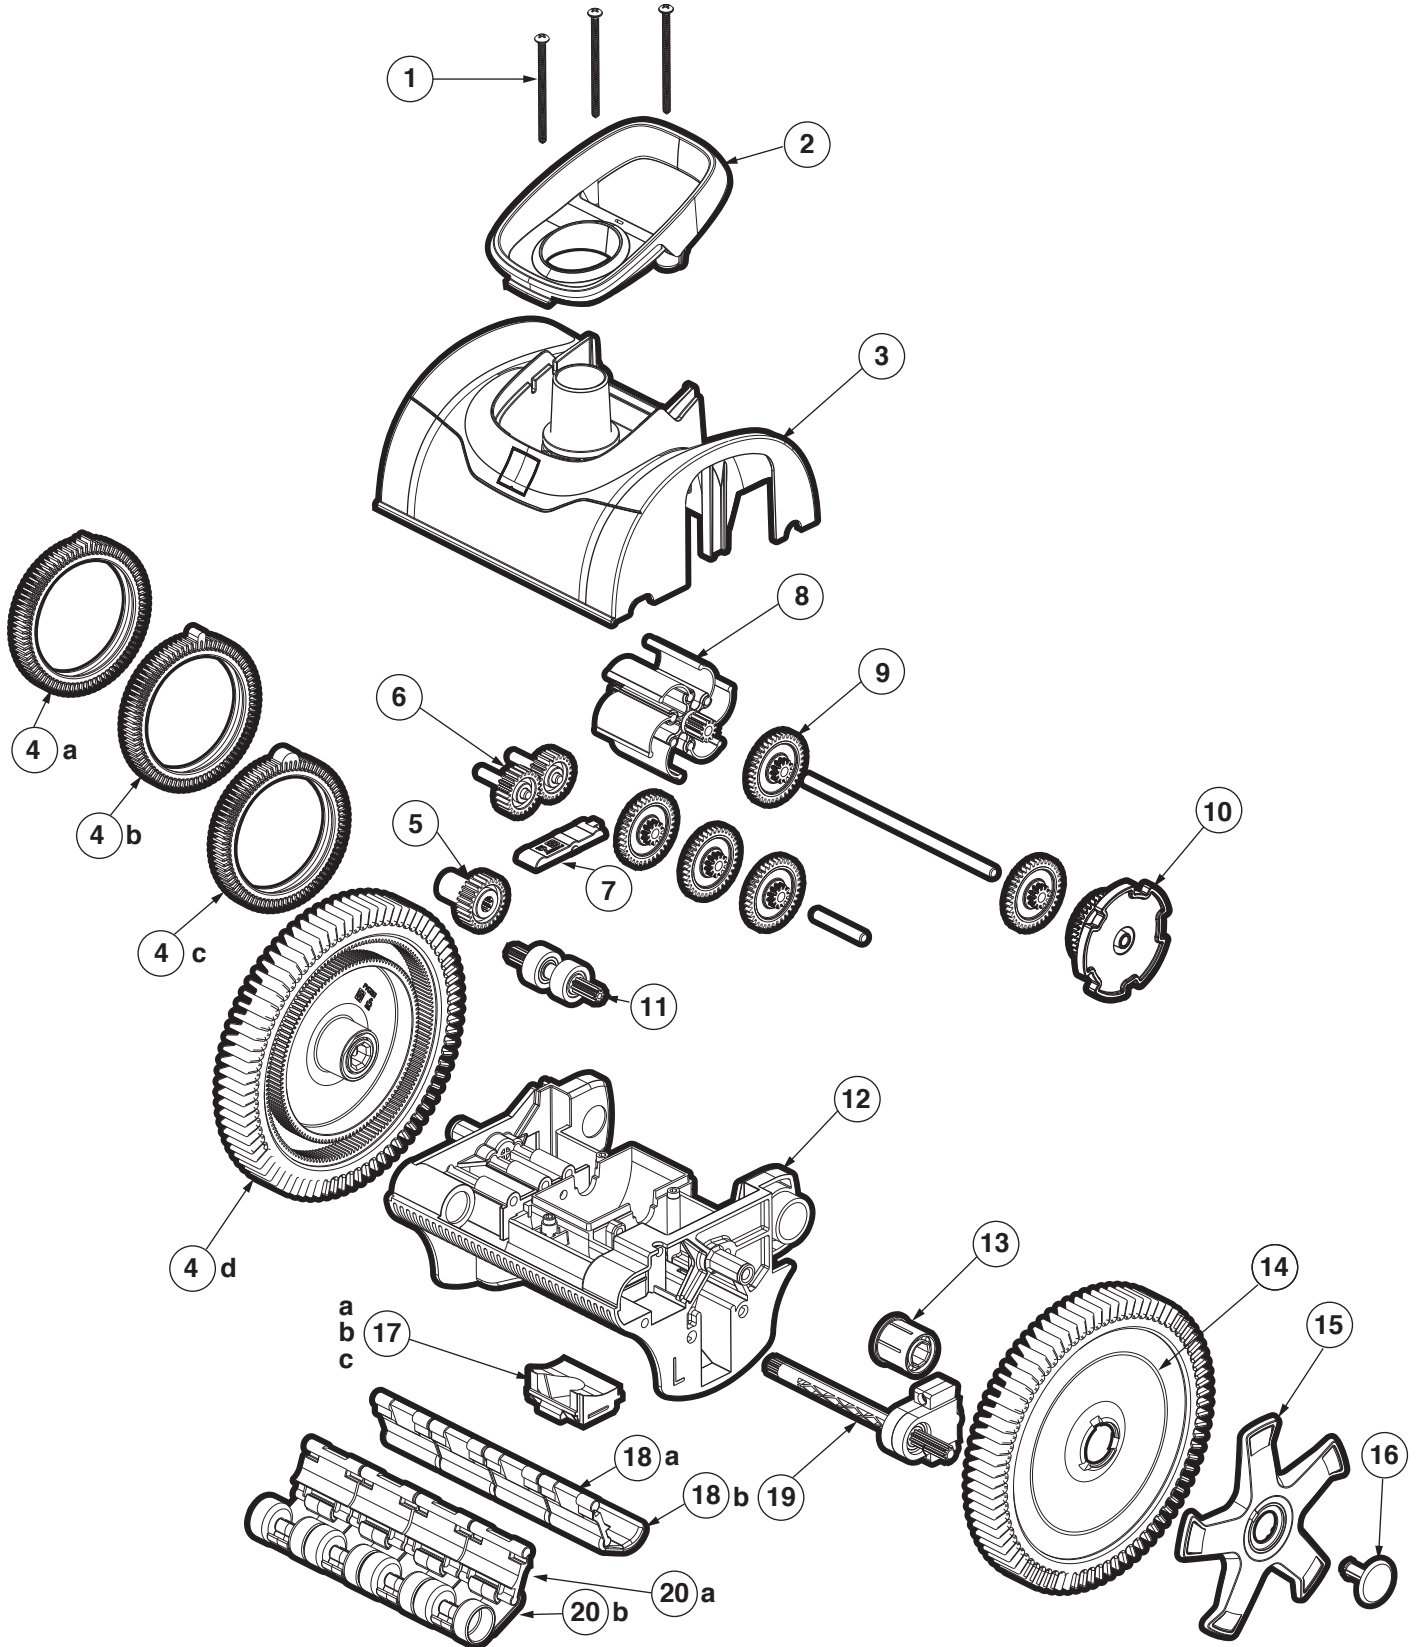

AquaNaut® 200 & 250

REPLACEMENT PARTS

Parts Diagram

Cleaners

AquaNaut® 200 & 250

REPLACEMENT PARTS

Parts Listing

Ref. No.	Part No.	Description	Ctn. Qty.
1	SCRX4012PK3	Screw, #10 x 3 18-8 (3 pack)	20
2	PVXS0002-234-01	Handle, 200 Blue Met Printed	10
3	PVXS01SA-237-01	Upper Body, Blue Logo	1
4a	PVX075PK2-234	Wheel Tread, Finger Hump, Blue Met (2 pack)	10
4b	PVXS11PK2-234	Wheel Tread, Super, Blue Met (2 pack)	10
4c	PVX679PK2	Wheel Tread, Super Super, Blue (2 pack)	10
4d	PVXS16PK2-234	Wheel Tread, Blue Met – Optional (2 pack)	10
5	PVXH007	Gear, Drive, Large	25
6	PVXH008PK2	Gear, Drive, Small (2 pack)	20
7	PVXS0007	Shaft Retainer, White Plastic	25
8	PVXH038SA	Turbine, 6-Vane Kit	10
9	PVXH009PK5	Gear, Reduction (5 pack)	20
10	PVXH036009	Steering Cam Gear 2x2	10
11	PVXH019SA	Shaft Bearing	25
12	PVX792SA-236	Lower Body, Black Met	1
13	PVX976PK2	Wheel Bearing (2 pack)	10
14	PVX051-236	Wheel Hub, Black Met	20
15	PVXS005PK2-237	Wheel Style, 5-Spoke Gray Met (2 pack)	20
16	PVXS0006-237	Wheel Retainer, Gray Met	20
17a	PVX990S-207	Inlet, Suction, Small, Gray	10
17b	PVX990M-236	Inlet, Suction, Medium, Black Met	10
17c	PVX990L-207	Inlet, Suction, Large, Gray	10
18a	PVXH014BKPK4	Bracket Skirt (4 pack)	10
18b	PVXH013BKPK4	Skirt, Black (4 pack)	10
19	PVXH011SA	Steering Bracket Roller	20
20a	PVXH014BKPK4	Bracket Skirt (4 pack)	10
20b	PVX043042BKPK4	Roller Skirt, Black (4 pack)	10