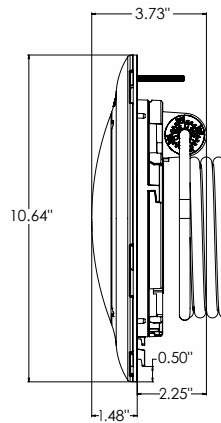

SAVINGS CALCULATION

Financial Savings Calculator

UCL Thin Niche Calculator

To access calculators, scan each QR code from your mobile device. Download a QR code reader from the APP store on your mobile device.

ACCESSORIES

UCL Concrete Niches

Part Number	Description	Approved Lights	Pool/Spa
LFGUY1000	Non Bonded, Non Grounded Low Profile Plastic Pool Niche for Concrete Pools	Universal ColorLogic® and CrystaLogic	Pool
LGGUY1000	Non Bonded, Non Grounded Plastic Spa Niche for Concrete Spas	Universal ColorLogic® and CrystaLogic	Spa

Configurable Trim Rings

Part Number	Pool or Spa	Part Number	Pool or Spa	Color
LNBUY1000	Pool	LQBUY1000	Spa	Black
LNGUY1000	Pool	LQGYU1000	Spa	Gray
LNEUY1000	Pool	LQEUJ1000	Spa	Beige
LNBUY1000	Pool	LQVUY1000	Spa	White Starburst
LNBUY1000	Pool	LQFUY1000	Spa	Blue